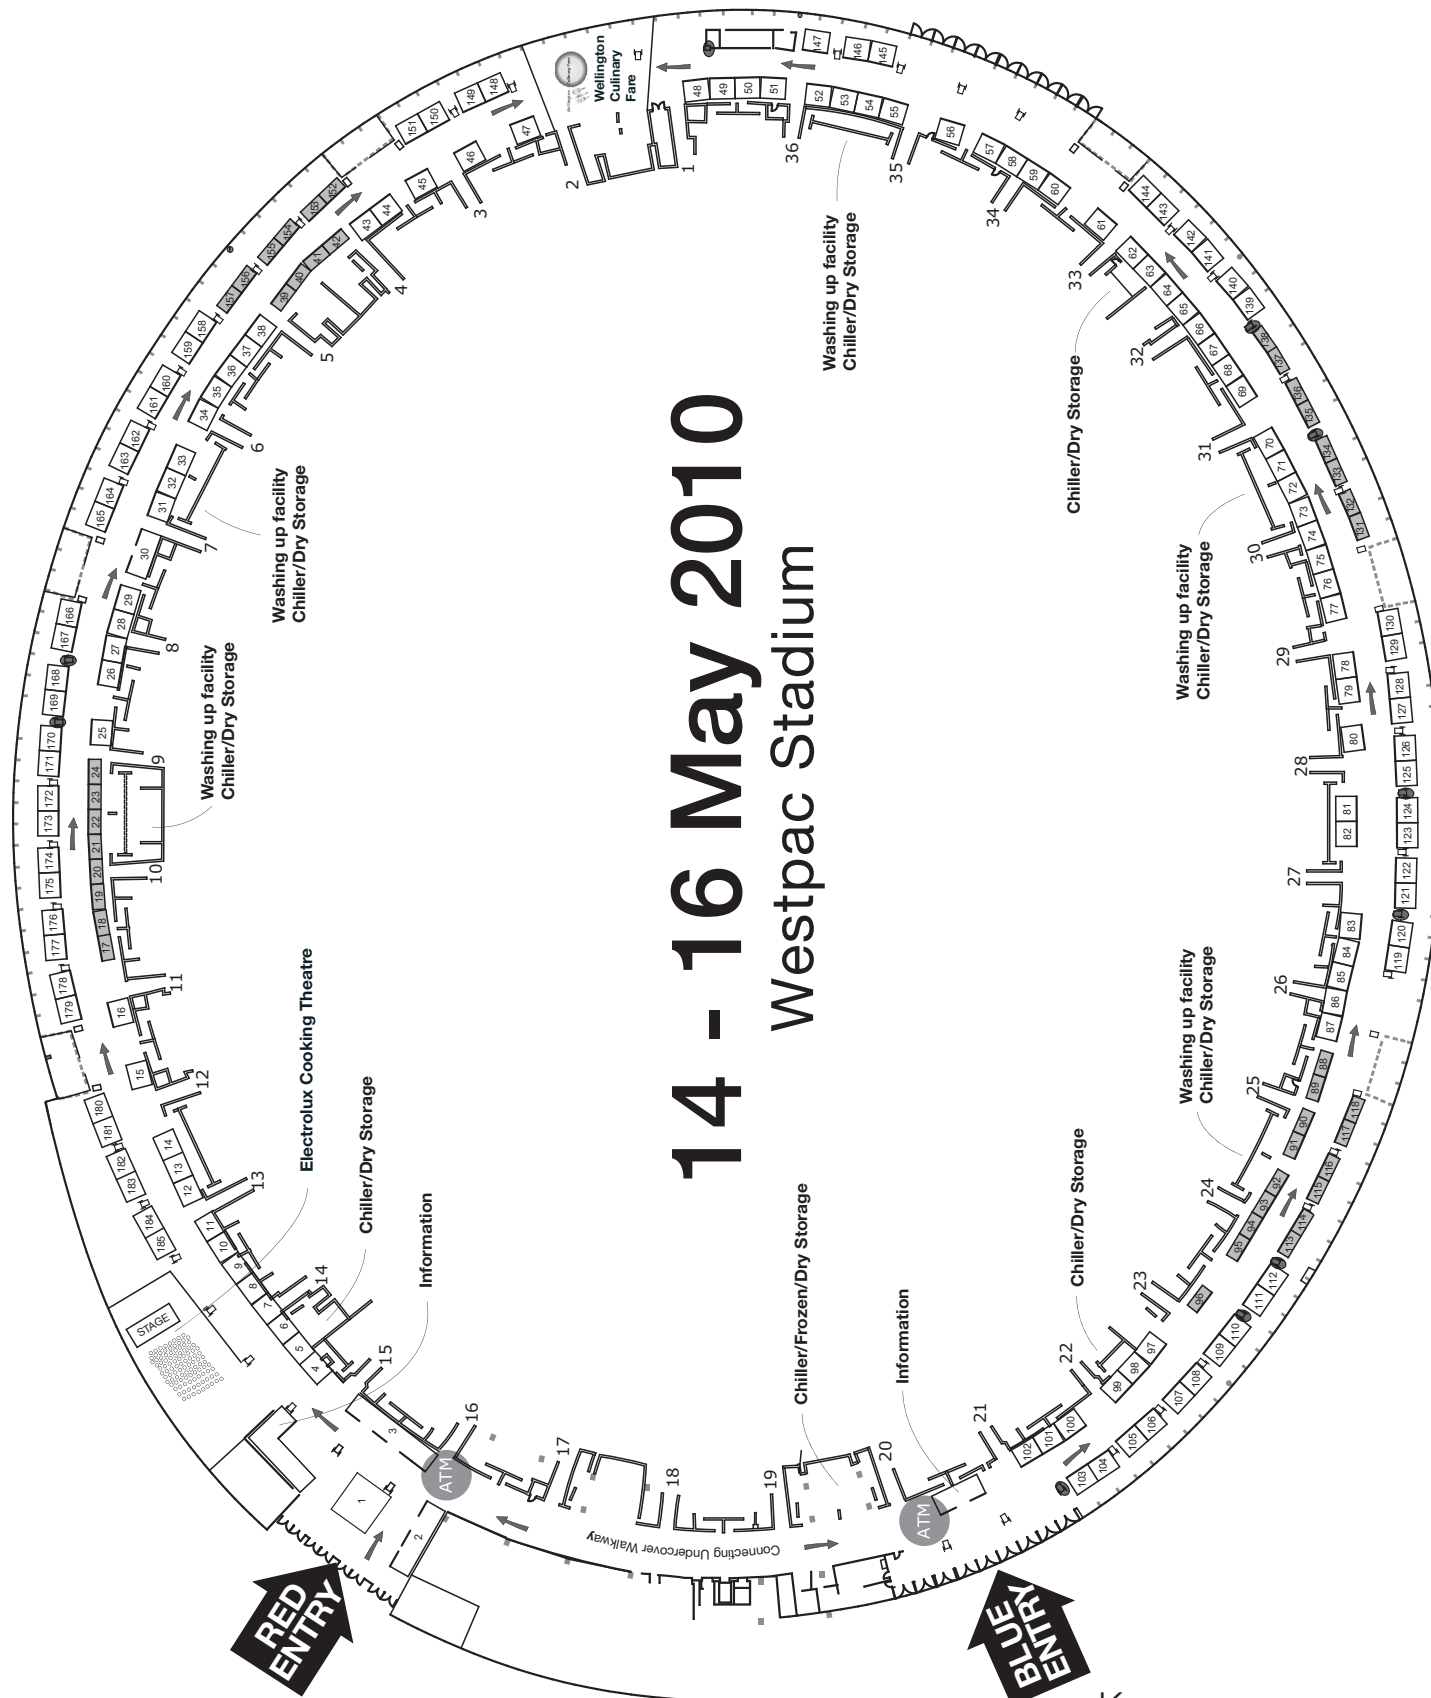

WGT.10 floor plan

The Food Show

14 - 16 May 2010 Westpac Stadium

Key

-  Pillar
-  Standard Modules
-  Boutique Modules

Floorplan subject to change at the organiser's discretion.